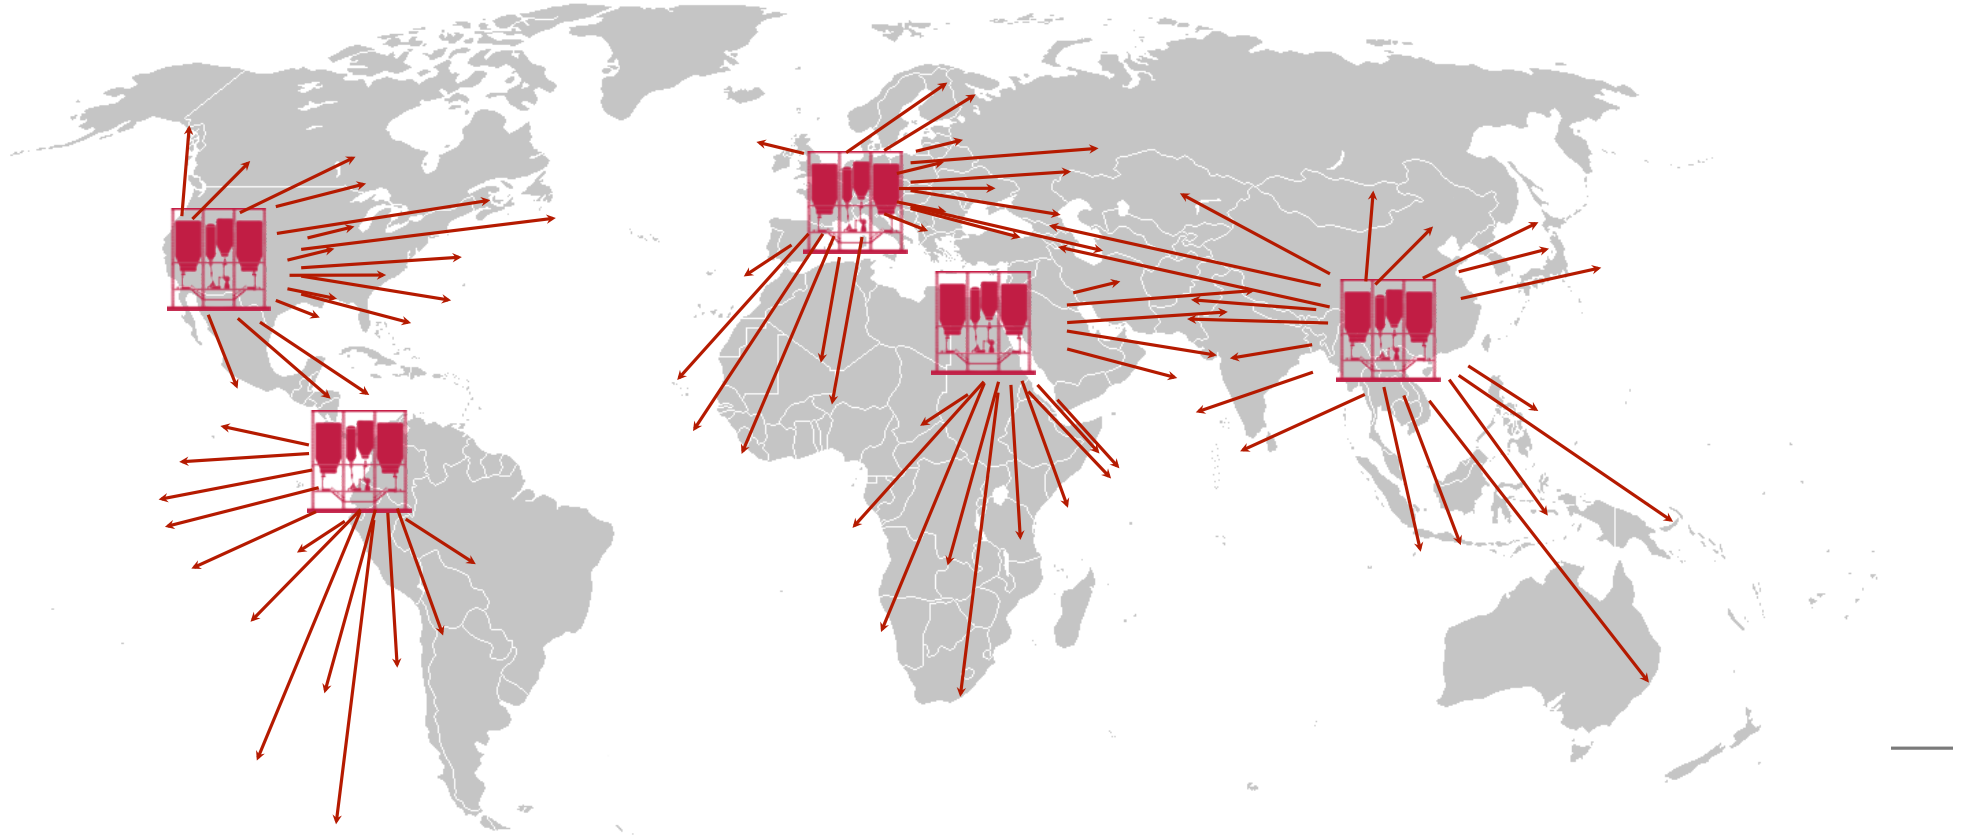

SWISS ITALIAN VENTURE CAMP

Milan, July 2d 2013

Classical business model

**PERSONAL
FACTORY**

Viale F. Ceniti, 101 T (+39) 0963 74257 www.personalfactory.eu
89822 Simbario (VI) F (+39) 0963 74257 info@isolmix.com
Italia P. IVA 03062550797 REA 165687

ITALIA
expo shanghai 2010
上海世博会意大利馆

Production of mortars, adhesives, and others in big centralized factories.
That distribute it around the world.

Personal Factory business model

 **PERSONAL
FACTORY**

Viale F. Ceniti, 101 T (+39) 0963 74257 www.personalfactory.eu
89822 Simbario (VI) F (+39) 0963 74257 info@isolmix.com
Italia P. IVA 03062550797 REA 165687

ITALIA
expo shanghai 2010
上海世博会意大利馆

Personal Factory Business model:
Local production without transport and distribution.

Personal Factory business model

**PERSONAL
FACTORY**

Viale F. Ceniti, 101
89822 Simbario (VV)
Italia